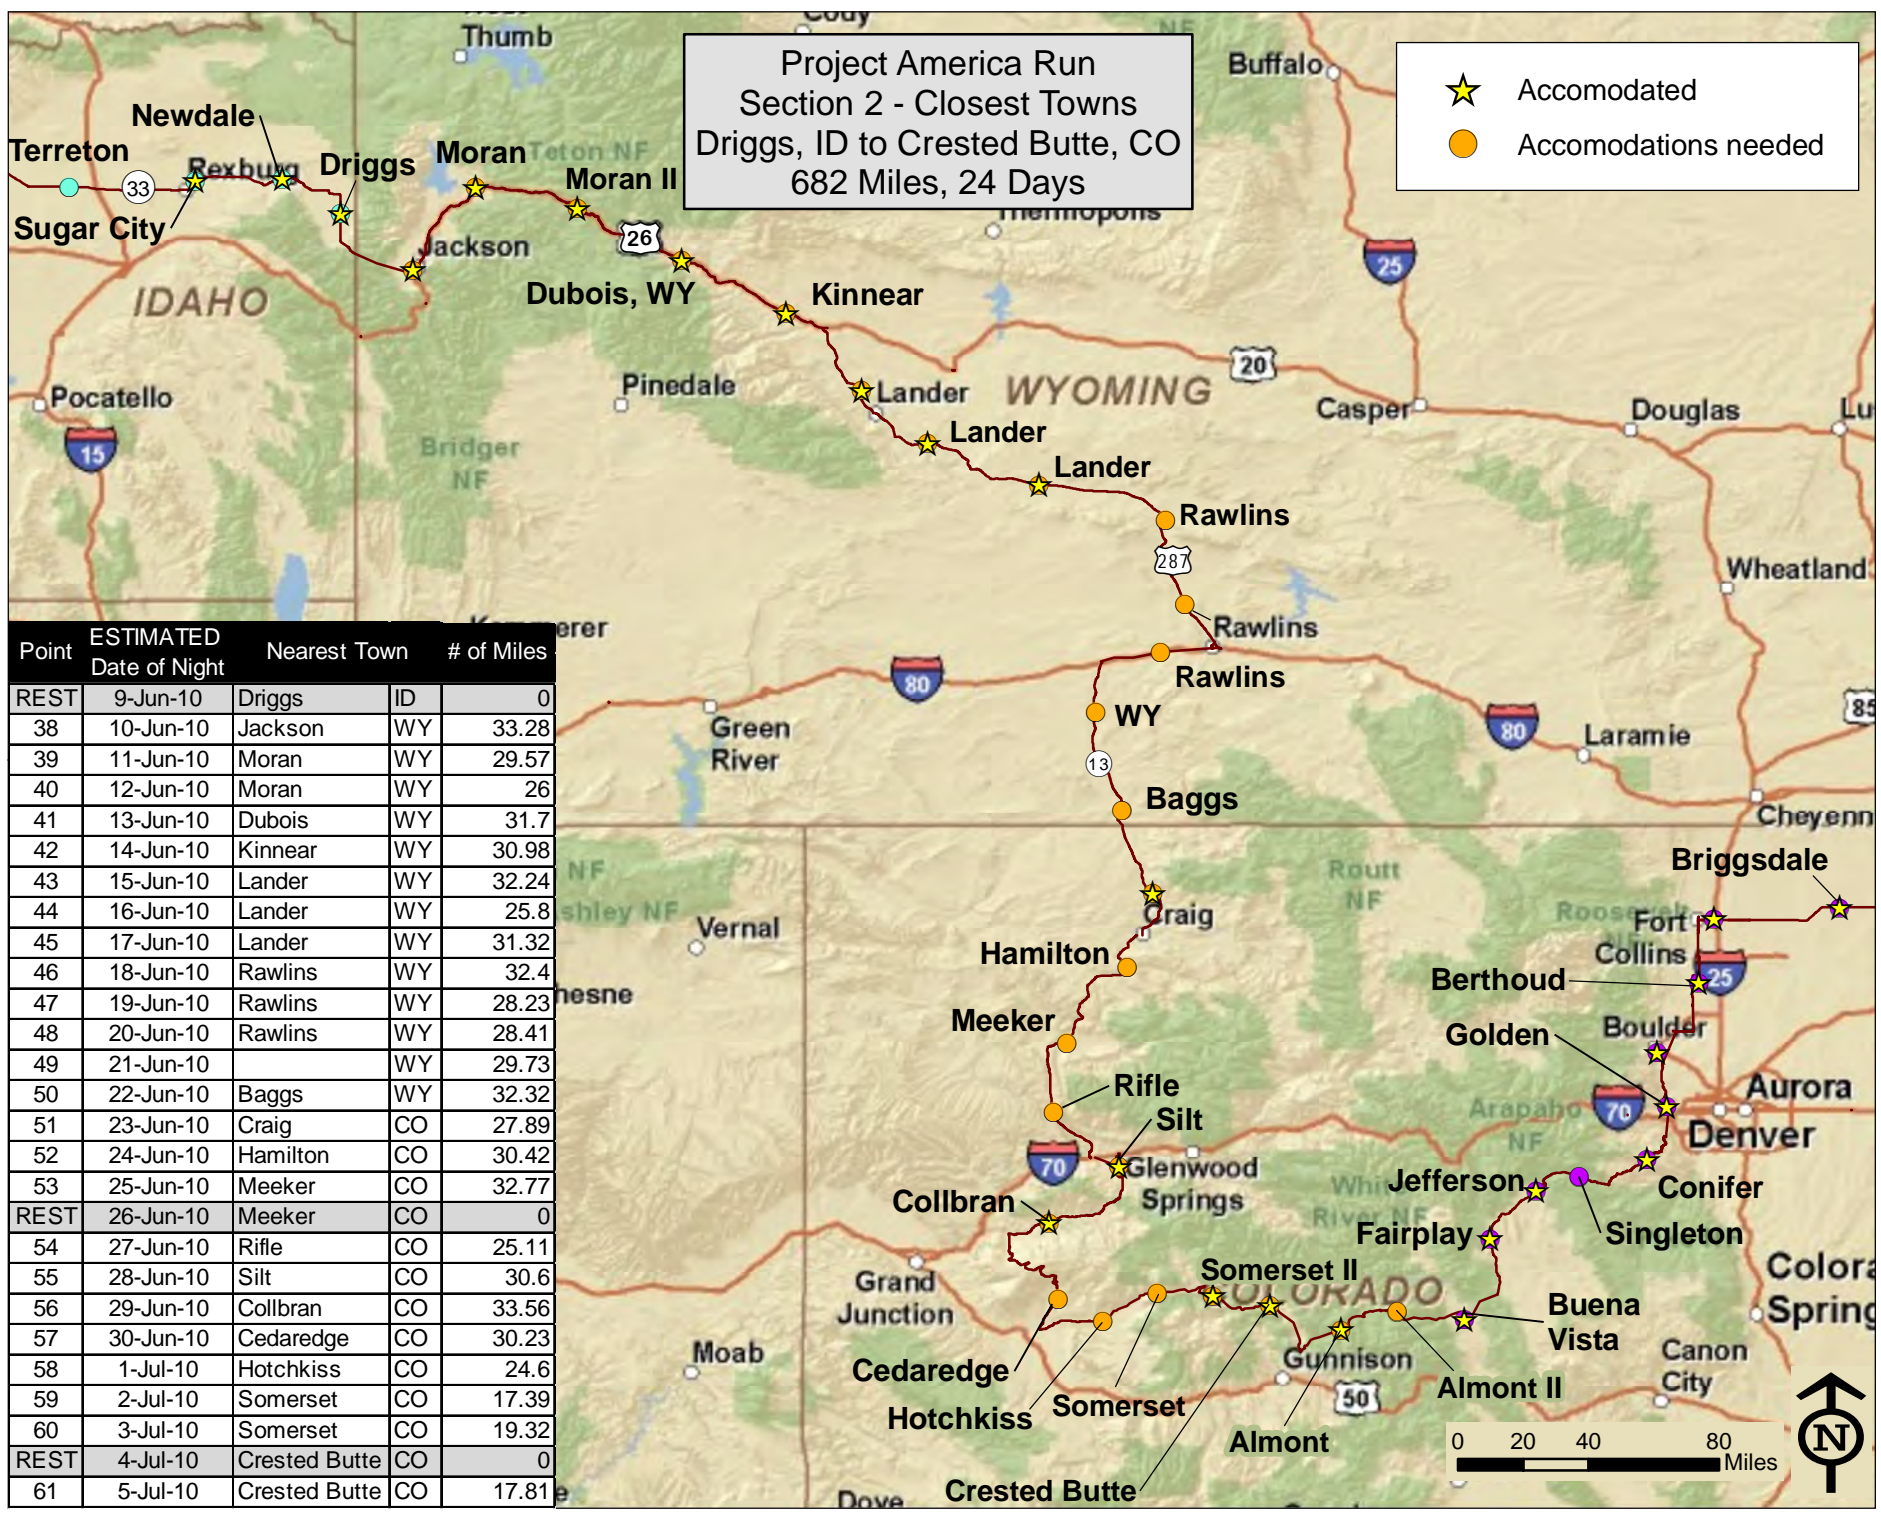

Project America Run
Section 2 - Closest Towns
Driggs, ID to Crested Butte, CO
682 Miles, 24 Days

★ Accomodated
 ● Accomodations needed

Point	ESTIMATED Date of Night	Nearest Town		# of Miles
REST	9-Jun-10	Driggs	ID	0
38	10-Jun-10	Jackson	WY	33.28
39	11-Jun-10	Moran	WY	29.57
40	12-Jun-10	Moran	WY	26
41	13-Jun-10	Dubois	WY	31.7
42	14-Jun-10	Kinnear	WY	30.98
43	15-Jun-10	Lander	WY	32.24
44	16-Jun-10	Lander	WY	25.8
45	17-Jun-10	Lander	WY	31.32
46	18-Jun-10	Rawlins	WY	32.4
47	19-Jun-10	Rawlins	WY	28.23
48	20-Jun-10	Rawlins	WY	28.41
49	21-Jun-10		WY	29.73
50	22-Jun-10	Baggs	WY	32.32
51	23-Jun-10	Craig	CO	27.89
52	24-Jun-10	Hamilton	CO	30.42
53	25-Jun-10	Meeker	CO	32.77
REST	26-Jun-10	Meeker	CO	0
54	27-Jun-10	Rifle	CO	25.11
55	28-Jun-10	Silt	CO	30.6
56	29-Jun-10	Collbran	CO	33.56
57	30-Jun-10	Cedaredge	CO	30.23
58	1-Jul-10	Hotchkiss	CO	24.6
59	2-Jul-10	Somerset	CO	17.39
60	3-Jul-10	Somerset	CO	19.32
REST	4-Jul-10	Crested Butte	CO	0
61	5-Jul-10	Crested Butte	CO	17.81