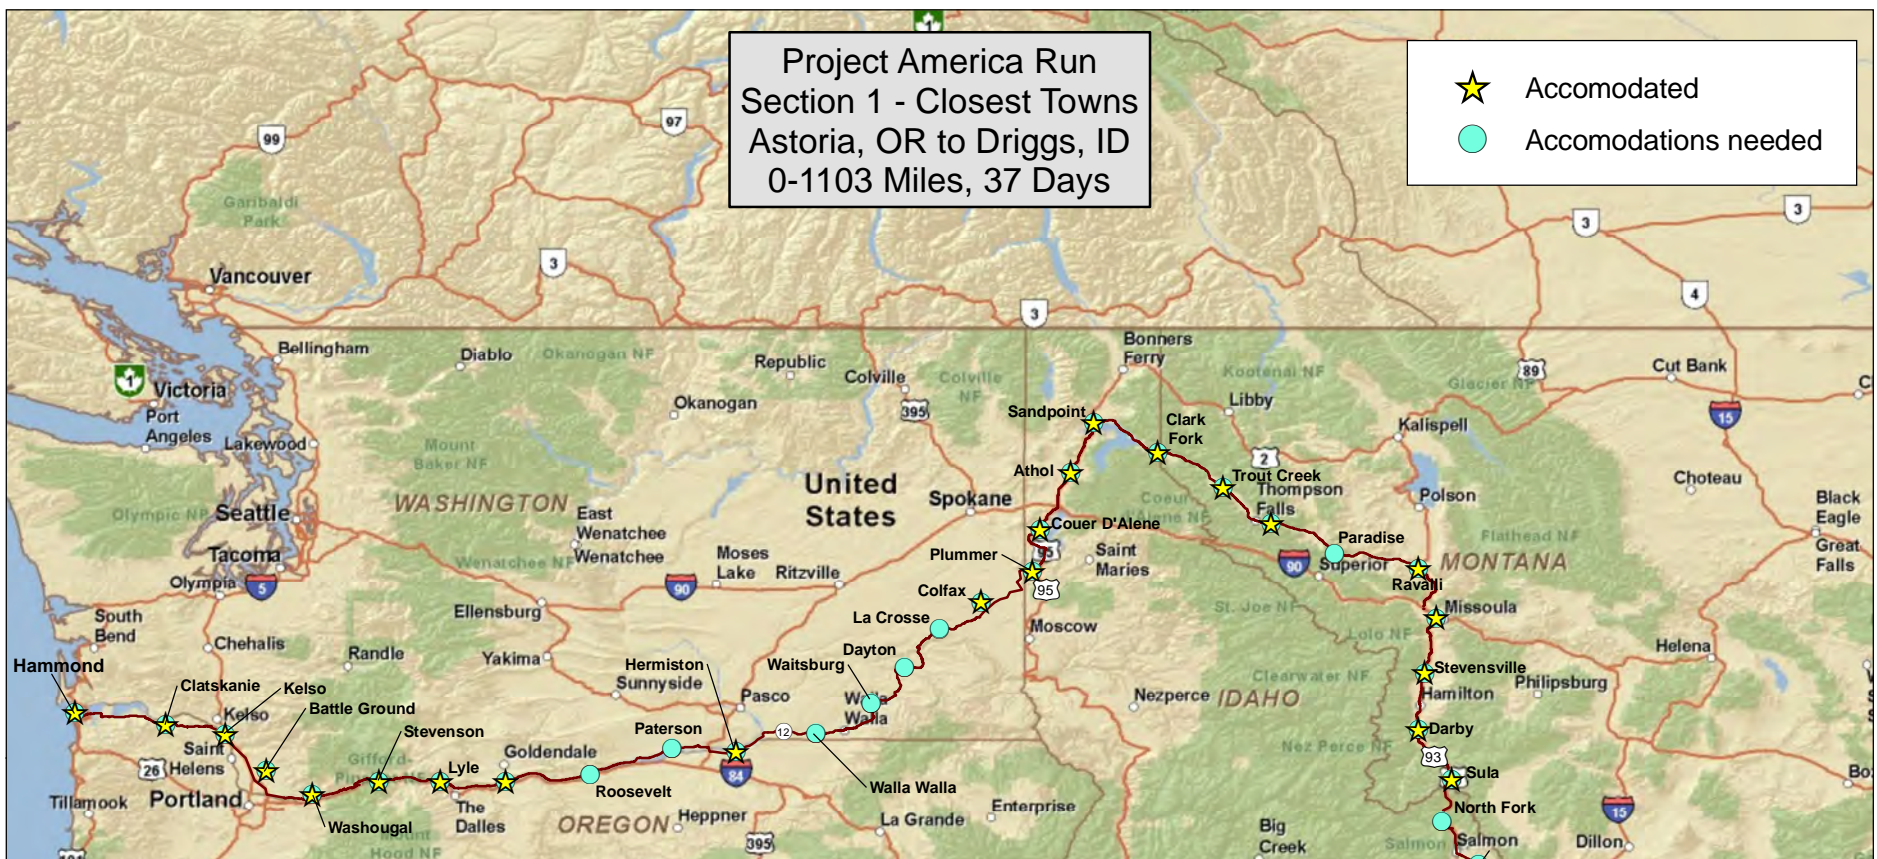

**Project America Run
Section 1 - Closest Towns
Astoria, OR to Driggs, ID
0-1103 Miles, 37 Days**

★ Accomodated
● Accomodations needed

Point	ESTIMATED Date of Night	Nearest Town	# of Miles	Point	ESTIMATED Date of Night	Nearest Town	# of Miles		
Start		Hammond	OR	19	20-May-10	Sandpoint	ID	28.67	
1	1-May-10	Clatskanie	OR	33.27	20	21-May-10	Clarkfork	ID	30.73
2	2-May-10	Kelso	WA	34.61	21	22-May-10	Trout Creek	MT	30.11
3	3-May-10	Battle Ground	WA	30.06	22	23-May-10	Thompson Falls	MT	26.56
4	4-May-10	Washougal	WA	30.06	23	24-May-10	Paradise	MT	28.89
5	5-May-10	Stevenson	WA	27.12	24	25-May-10	Ravalli	MT	33.23
6	6-May-10	Lyle	WA	26.32	25	26-May-10	Missoula	MT	31.15
7	7-May-10	Goldendale	WA	25.72	REST	27-May-10	Missoula	MT	0
8	8-May-10	Roosevelt	WA	32.81	26	28-May-10	Stevensville	MT	30.41
9	9-May-10	Paterson	WA	32.83	27	29-May-10	Darby	MT	33.14
10	10-May-10	Hermiston	OR	26.2	28	30-May-10	Sula	MT	35.31
11	11-May-10	Walla Walla	WA	32.68	29	31-May-10	North Fork	ID	26.85
12	12-May-10	Waitsburg	WA	31.72	30	1-Jun-10	Salmon	ID	30.92
13	13-May-10	Dayton	WA	28.21	31	2-Jun-10	Leadore	ID	36.19
14	14-May-10	LaCrosse	WA	32.01	32	3-Jun-10	Leadore	ID	22.72
REST	15-May-10	LaCrosse	WA	0	33	4-Jun-10	Dubois	ID	31.25
15	16-May-10	Colfax	WA	25.89	34	5-Jun-10	Terreton	ID	29.96
16	17-May-10	Plummer	ID	32.32	35	6-Jun-10	Sugar City	ID	30.3
17	18-May-10	Coeur D'Alene	ID	30.16	36	7-Jun-10	Newdale	ID	21.5
18	19-May-10	Athol	ID	32.52	37	8-Jun-10	Driggs	ID	21.03